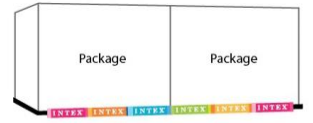

Item# SF001
Dura Beam Shelf Strip
133cm x 5.25cm
Price: US$1.15